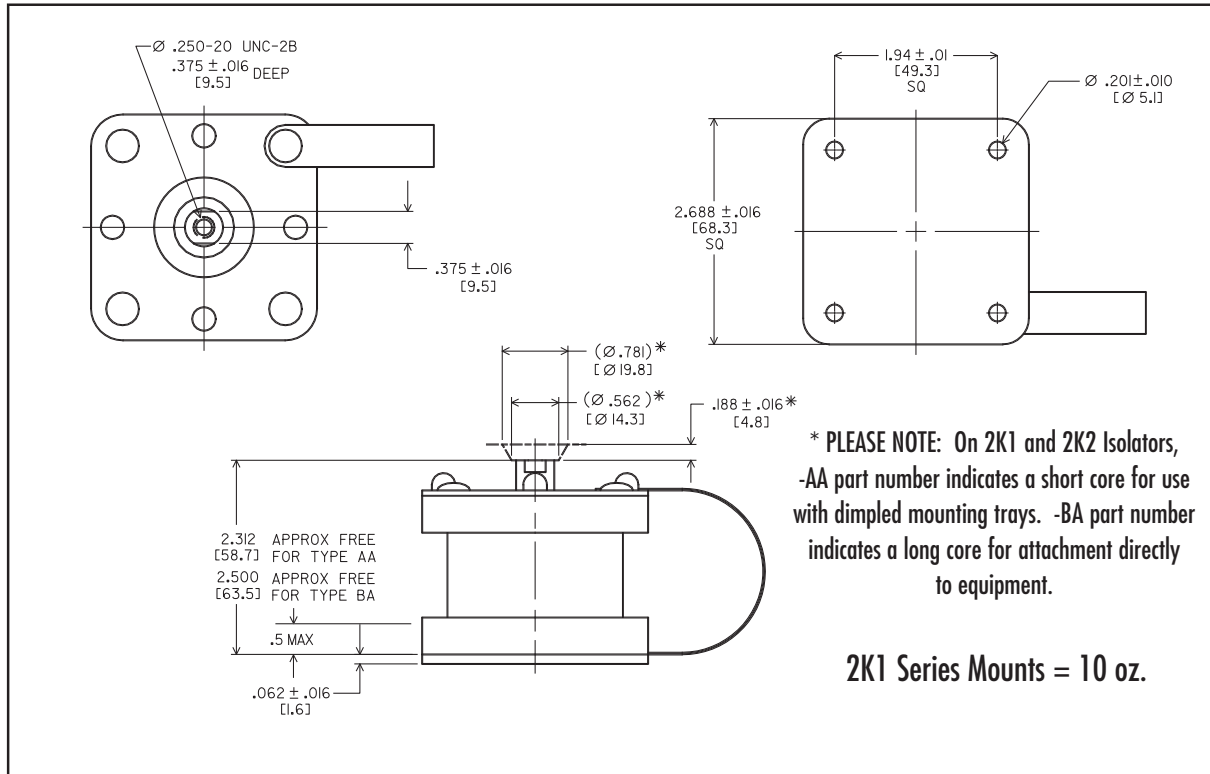

2K SERIES: 2K1

Dimensions & Performance Characteristics

| 2K1 LOAD RATINGS | |
|-------------------|------------------------------------|
| PART # | STATIC LOAD RANGE /ISOLATOR (LBS.) |
| 2K1-AA-2 & BA-2 | 1-2 |
| 2K1-AA-4 & BA-4 | 2-4 |
| 2K1-AA-6 & BA-6 | 4-6 |
| 2K1-AA-10 & BA-10 | 6-10 |