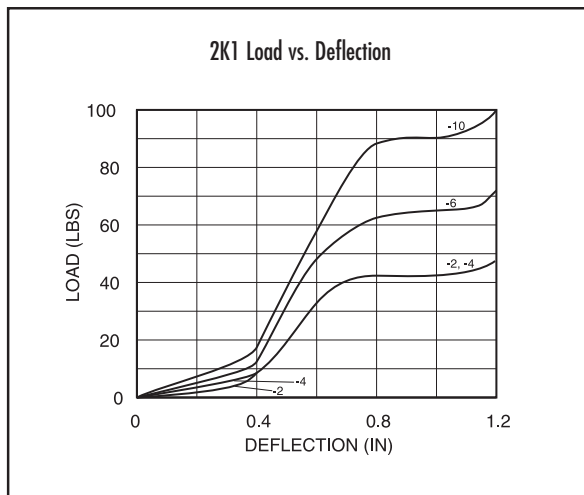

2K SERIES: 2K1

Dimensions & Performance Characteristics

| 2K1 LOAD RATINGS | |
|-------------------|------------------------------------|
| PART # | STATIC LOAD RANGE /ISOLATOR (LBS.) |
| 2K1-AA-2 & BA-2 | 1-2 |
| 2K1-AA-4 & BA-4 | 2-4 |
| 2K1-AA-6 & BA-6 | 4-6 |
| 2K1-AA-10 & BA-10 | 6-10 |